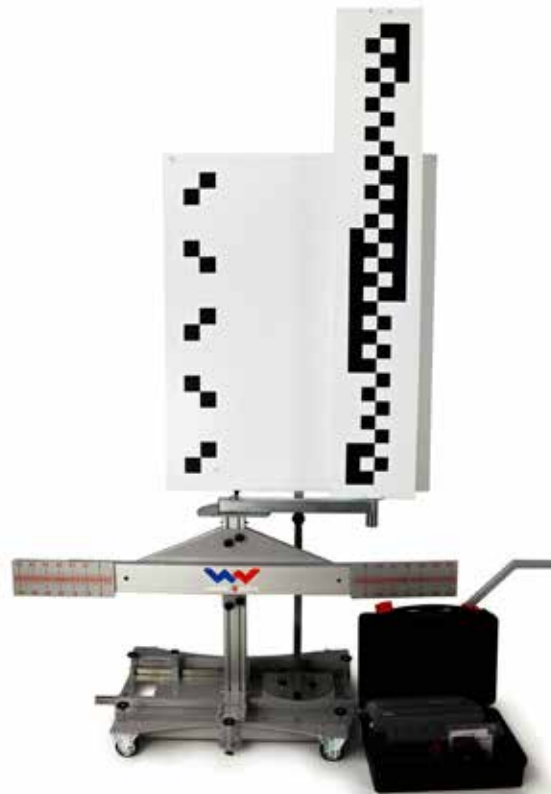

## THE MOBILE DIAGNOSTICS SOLUTION FOR WINDSCREEN SERVICES

- The diagnostics package for windscreen services comprises the diagnostics hardware for calibration, packed in a sturdy case. The diagnostic case includes the interface W.EASY Box 2.0, the required cable and other additional accessories
- The multi-brand licence, specially designed for advanced driver assistance systems, ensures professional calibration

## THE MOBILE ADJUSTING DEVICE WITH REFERENCE PANELS (TARGETS)

- The laser-based W.EASY ADAS Calibration adjusting device is a tool for the positioning of optical reference panels for all common truck brands and models in accordance with manufacturer specifications
- The adjusting device is extremely easy to transport and has short set-up times, making it ready for use on the customer's premises in no time at all